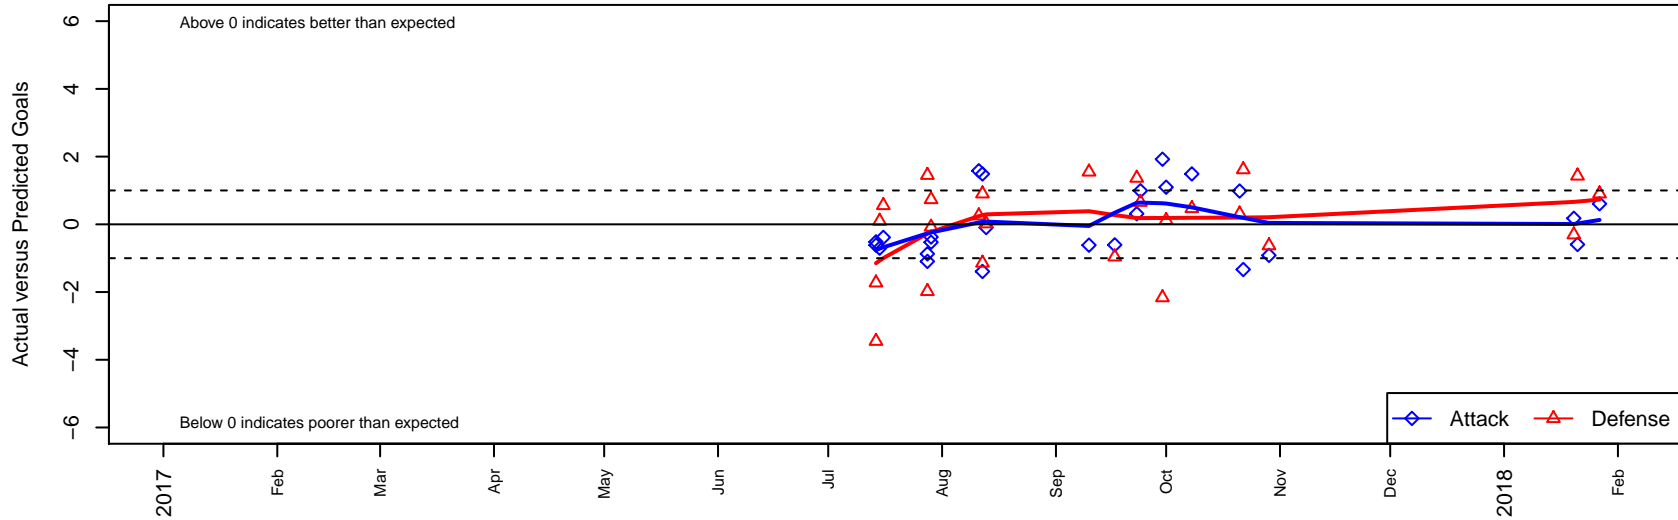

Westside Timbers Samba TS G03

Westside Timbers
 Beaverton, OR
 G03 total strength=1232
 attack=4.44 defense=4.51
 fall league = PTT G03 Div 1 White
 spr league = PTT Win G03 Div 1 White

alt names used:
 Westside Timbers 03G Samba TS
 WESTSIDE TIMBERS 03G SAMBA TS (OR)
 WESTSIDE TIMBERS 03G SAMBA TS (OR)
 WT 03G Samba TS
 Westside Timbers 03G Samba TS

Venues played:
 2017 Beaverton Cup U15 Silver
 2017 Oswego Nike Cup Silver U15
 2017 Bend Premier Cup Christine Sinclair (Silver)
 2017 PTT G03 Division 1 White
 2017 PTT Winter G03 Division 1 White

Westside Timbers Samba TS G03
 Dots are actual minus expected GF (blue circles) and GA (red triangles).
 Blue line is smoothed change in attack strength. Red is smoothed change in defense strength.

**attack and defense variance (black dot)
relative to other teams
and top 10 in region**

**attack and defense rating
relative to others at age
and all opponents in last 13 months**

Performance relative to 13 month average