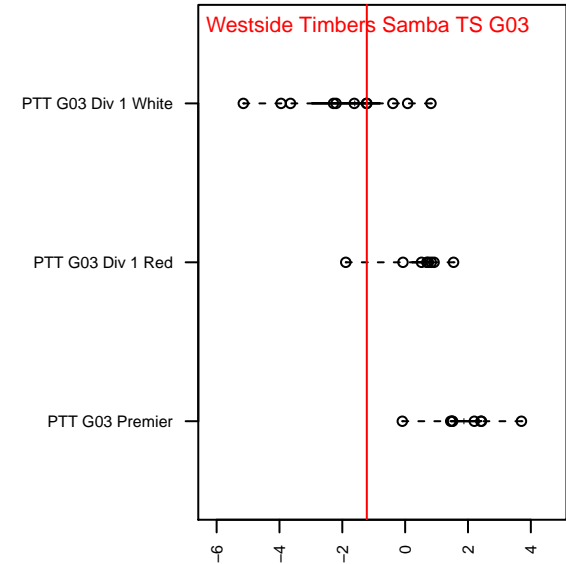

Westside Timbers Samba TS G03

Westside Timbers
 Beaverton, OR
 G03 total strength=1232
 attack=4.44 defense=4.51
 fall league = PTT G03 Div 1 White
 spr league = PTT Win G03 Div 1 White

alt names used:
 Westside Timbers 03G Samba TS
 WESTSIDE TIMBERS 03G SAMBA TS (OR)
 WESTSIDE TIMBERS 03G SAMBA TS (OR)
 WT 03G Samba TS
 Westside Timbers 03G Samba TS

Venues played:
 2017 Beaverton Cup U15 Silver
 2017 Oswego Nike Cup Silver U15
 2017 Bend Premier Cup Christine Sinclair (Silver)
 2017 PTT G03 Division 1 White
 2017 PTT Winter G03 Division 1 White

Westside Timbers Samba TS G03
 Dots are actual minus expected GF (blue circles) and GA (red triangles).
 Blue line is smoothed change in attack strength. Red is smoothed change in defense strength.

**attack and defense variance (black dot)
relative to other teams
and top 10 in region**

**attack and defense rating
relative to others at age
and all opponents in last 13 months**

Performance relative to 13 month average